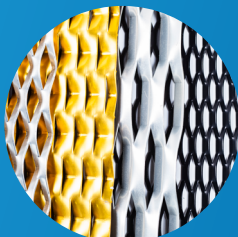

Features

- Provide innovative, flexible building decoration materials for designers and architects.
- Uniform openings allow free passage of light and air.
- A perfect combination of functionality and aesthetics. It not only creates distinctive exterior appearance for buildings, but also achieves exterior wall protection, sunshade, partition and other practical functions.
- A variety of materials, colors, patterns, finishes and textures for you to choose from.

Powder Coated

Anodized